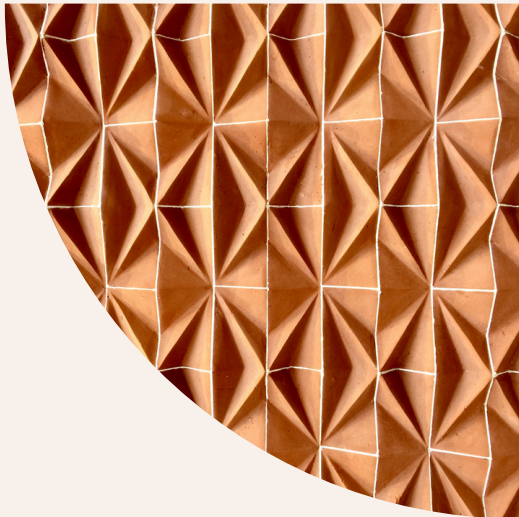

Inspiration

TERRACOTTA

Mixez

TERRACOTTA

MOON

OCEAN

GRAPHITE

SUN

SAND

HEAT

*avec les teintes
de notre
nuancier*

GRAPHITE

TERRA
COTTA

OCEAN

GRAPHITE

TERRACOTTA

OCEAN

OCEAN

MOON

TERRA
COTTA

SAND

A close-up photograph of a terracotta surface, showing a rich, reddish-brown color with a fine, pebbled texture.

TERRACOTTA

A close-up photograph of a sand surface, showing a dark, charcoal grey color with a fine, granular texture.

SAND

A close-up photograph of a dark, textured surface, possibly representing the ocean, showing a dark charcoal grey color with a fine, granular texture.

OCEAN

A close-up photograph of a light-colored, textured surface, possibly representing the moon, showing a light beige or off-white color with a fine, granular texture.