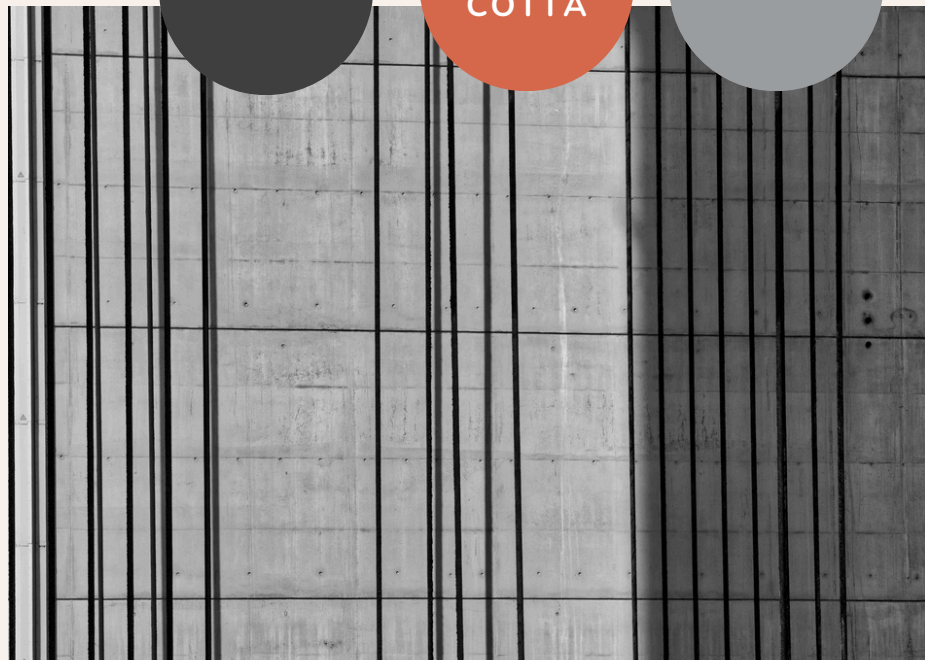

SAND

HEAT

*avec les teintes
de notre
nuancier*

GRAPHITE

TERRA
COTTA

OCEAN

GRAPHITE

TERRACOTTA

OCEAN

OCEAN

MOON

TERRA
COTTA

SAND

A close-up photograph of a terracotta surface, showing a rich, reddish-brown color with a fine, pebbled texture.

TERRACOTTA

A close-up photograph of a sand surface, showing a dark, charcoal grey color with a fine, granular texture.

TERRA
COTTA

SUN

MOON

TERRACOTTA

SUN

A modern building facade featuring dark, vertically-slatted panels and copper-colored panels. A large window with a black frame is visible. The building is set against a clear blue sky. In the foreground, there are green plants and a light-colored path.