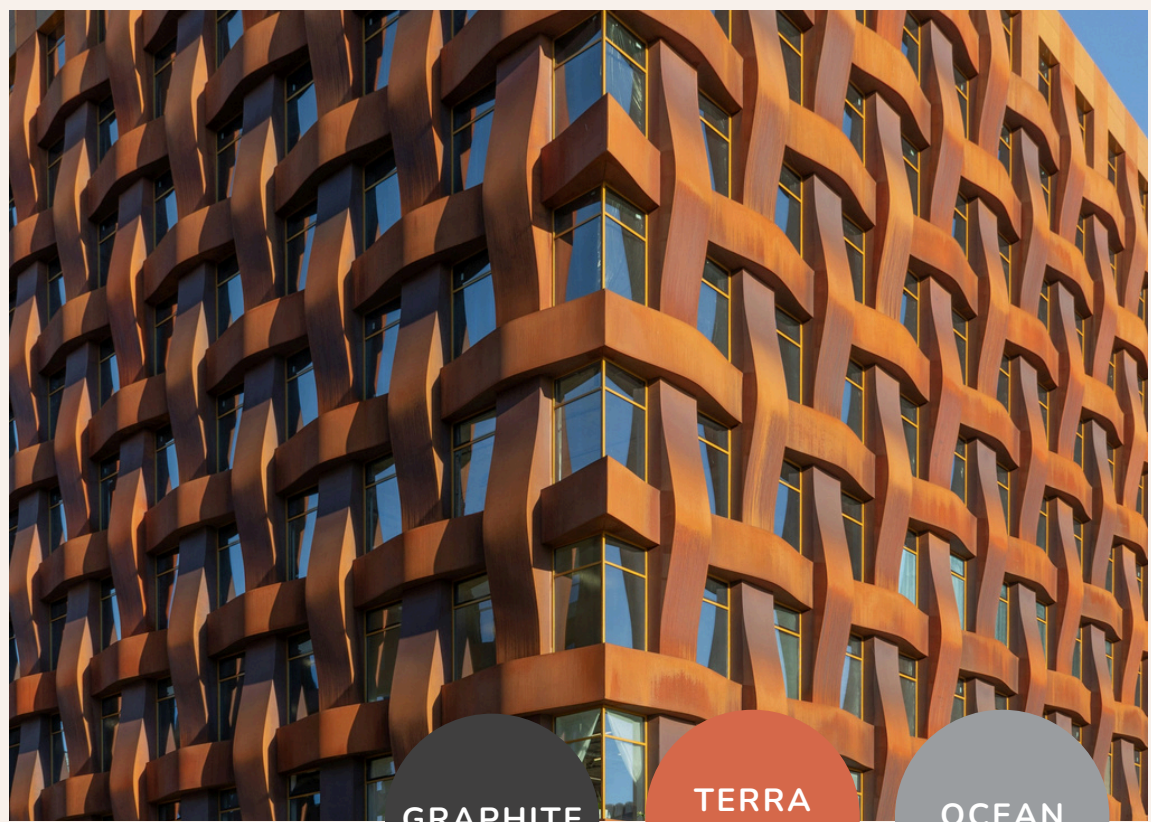

Inspiration

TERRACOTTA

Mixez

TERRACOTTA

MOON

OCEAN

GRAPHITE

SUN

SAND

HEAT

*avec les teintes
de notre
nuancier*

GRAPHITE

TERRA
COTTA

OCEAN

GRAPHITE

TERRACOTTA

OCEAN

OCEAN

MOON

TERRA
COTTA

SAND

A close-up photograph of a terracotta surface, showing a rich, reddish-brown color with a fine, pebbled texture.

TERRACOTTA

A close-up photograph of a sand surface, showing a dark, charcoal grey color with a fine, granular texture.

TERRA
COTTA

SUN

MOON

TERRACOTTA

SUN

A modern building facade featuring dark, vertically-slatted panels and copper-colored panels. A large window with a black frame is visible. The building is set against a clear blue sky. In the foreground, there are green plants and a light-colored path.