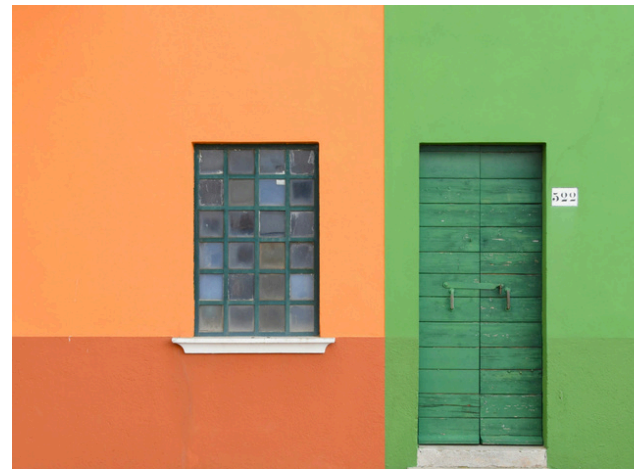

MOON

ALOE

TERRA
COTTA