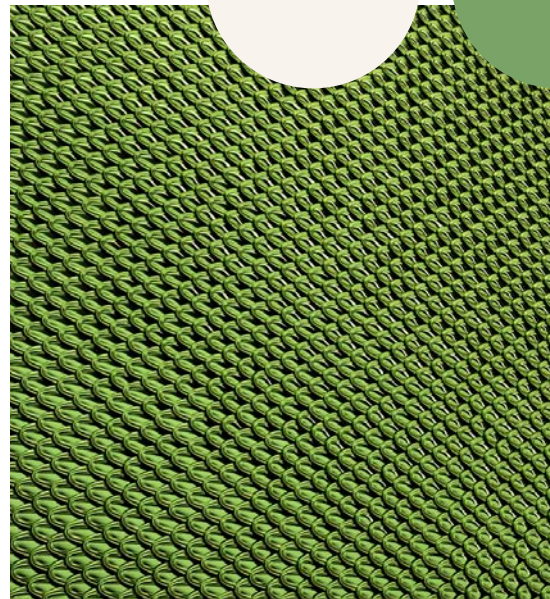

TERRACOTTA

SAND

ALOE

SUN

MOON

ALOE

ALOE

A close-up photograph of a dense, vibrant green texture. The surface appears to be composed of many small, overlapping, fibrous or leaf-like elements, creating a rich, organic pattern. The color is a deep, slightly varied green, with some lighter and darker patches, giving it a natural, textured appearance.

MOON

A close-up photograph of a light beige or off-white textured surface. The texture is fibrous and irregular, similar to recycled paper or a natural material like cotton. There are subtle variations in tone, with some areas appearing slightly darker or more yellowish, and small dark specks scattered throughout, contributing to its organic and tactile appearance.