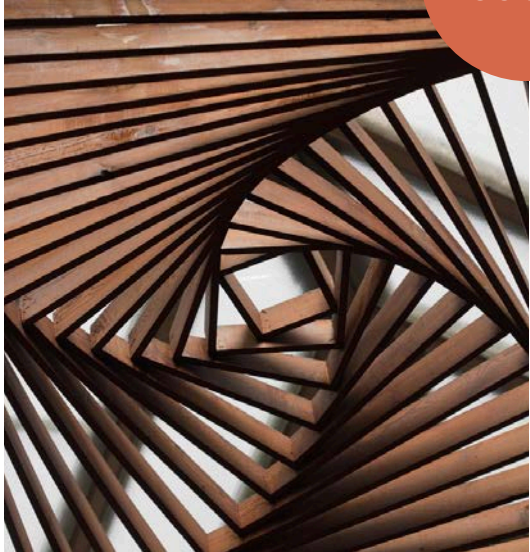

TERRACOTTA

SAND

ALOE

SUN

MOON

ALOE

ALOE

A close-up photograph of a dense, vibrant green texture. The surface appears to be composed of many small, overlapping, fibrous or leaf-like elements, creating a rich, organic pattern. The color is a deep, slightly varied green, with some lighter and darker patches, giving it a natural, textured appearance.