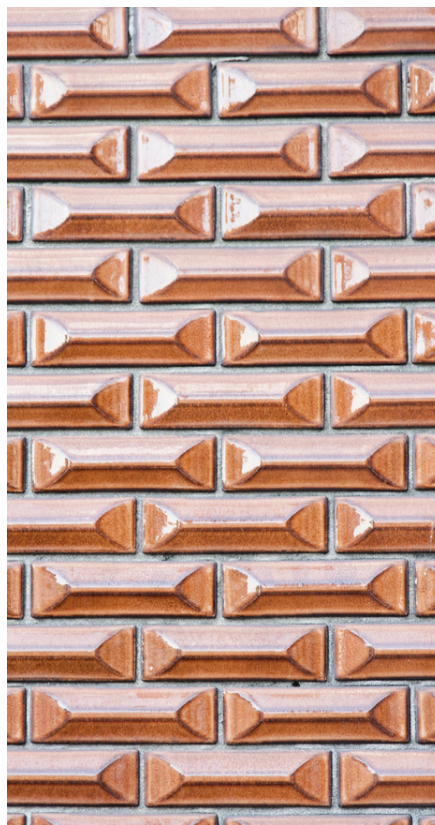

GRAPHITE

GRAPHITE

ALOE

MOON

SAND

ALOE

SUN

TERRA
COTTA

TERRACOTTA

SAND

ALOE

SUN

MOON

ALOE

ALOE

A close-up photograph of a dense, vibrant green texture. The surface appears to be composed of many small, overlapping, fibrous or leaf-like elements, creating a rich, organic pattern. The color is a deep, slightly varied green, with some lighter and darker patches, giving it a natural, textured appearance.

MOON

A close-up photograph of a light beige or off-white textured surface. The texture is fibrous and irregular, similar to recycled paper or a natural material like cotton. There are subtle variations in tone, with some areas appearing slightly darker or more yellowish, and small dark specks scattered throughout, contributing to its organic and tactile appearance.

The background of the image is a close-up, slightly blurred view of architectural blueprints. A black pen lies diagonally across the top right, and a white ruler is visible in the bottom left corner. The blueprints show various lines, grids, and some numbers like '580' and '150'.